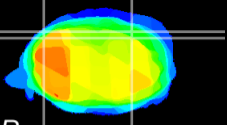

Coronal

Sagittal-R

Sagittal-L

ViBrism: CX27664
Horizontal

Cb lobe