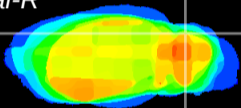

Coronal

Sagittal-R

Sagittal-L

ViBrism: CX27664
Horizontal

Cb lobe