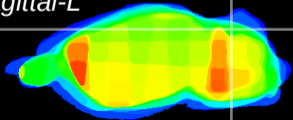

Coronal

Sagittal-R

Sagittal-L

ViBrism: CX27664
Horizontal

Cb lobe