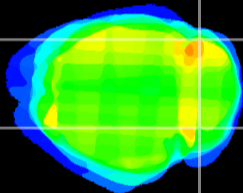

Coronal

Sagittal-R

Sagittal-L

ViBrism: CX27664
Horizontal

Cb lobe