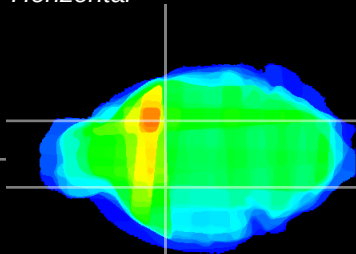

Coronal

Sagittal-R

Sagittal-L

ViBriSm: CX27667
Horizontal

GP