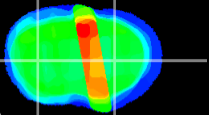

Coronal

Sagittal-R

Sagittal-L

ViBris: CX27672
Horizontal

CPU lateral