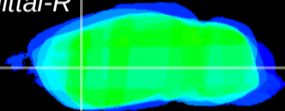

Coronal

Sagittal-R

Sagittal-L

ViBris: CX27672
Horizontal

CPU lateral