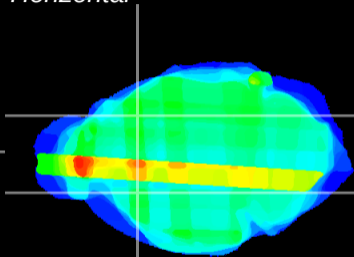

Coronal

Sagittal-R

Sagittal-L

ViBris: CX27672
Horizontal

CPU lateral