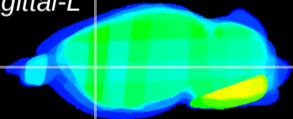

Coronal

Sagittal-R

Sagittal-L

ViBris: CX27672
Horizontal

CPU lateral