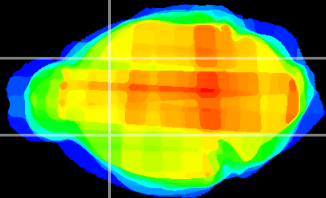

Coronal

Sagittal-R

Sagittal-L

ViBrism: CX27673  
Horizontal

CPU lateral