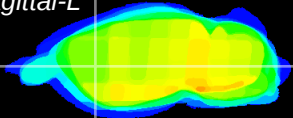

Coronal

Sagittal-R

Sagittal-L

ViBrism: CX27673  
Horizontal

CPU lateral