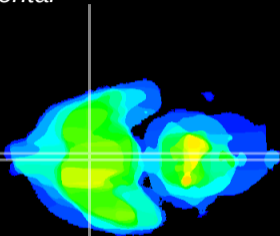

Coronal

Sagittal-R

Sagittal-L

ViBriSM: CX27677
Horizontal

SCN