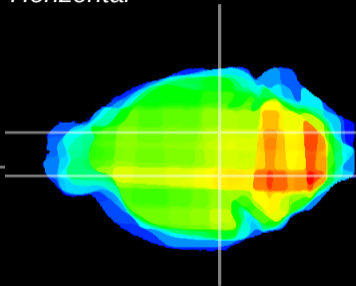

Coronal

Sagittal-R

Sagittal-L

ViBrism: CX27677
Horizontal

SN