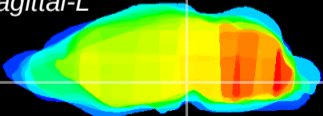

Coronal

Sagittal-R

Sagittal-L

ViBrism: CX27677
Horizontal

SN