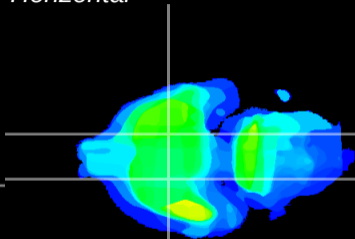

Coronal

Sagittal-R

Sagittal-L

ViBrism: CX27684
Horizontal

S0