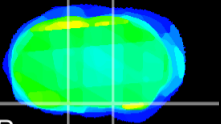

Coronal

Sagittal-R

Sagittal-L

ViBrism: CX27684
Horizontal

S0