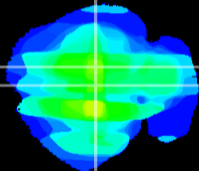

Coronal

Sagittal-R

Sagittal-L

ViBrism: CX27697  
Horizontal

RS