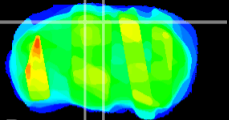

Coronal

Sagittal-R

Sagittal-L

ViBrism: CX27697  
Horizontal

RS