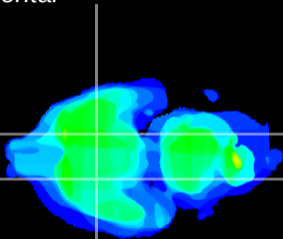

Coronal

Sagittal-R

Sagittal-L

ViBrism: CX27706
Horizontal

S0