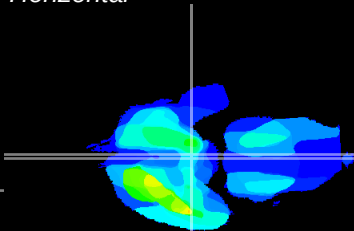

Coronal

Sagittal-R

Sagittal-L

ViBrism: CX27709
Horizontal

ME