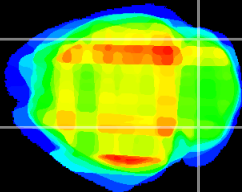

Coronal

Sagittal-R

Sagittal-L

ViBrism: CX27717
Horizontal

Cb lobe