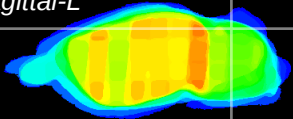

Coronal

Sagittal-R

Sagittal-L

ViBrism: CX27717
Horizontal

Cb lobe