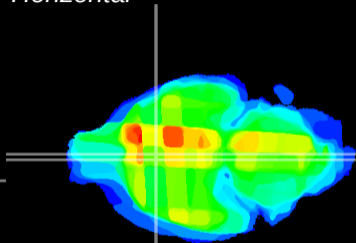

Coronal

Sagittal-R

Sagittal-L

ViBrism: CX27728
Horizontal

MPA