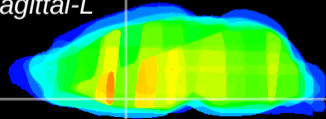

Coronal

Sagittal-R

Sagittal-L

ViBrism: CX27728
Horizontal

MPA