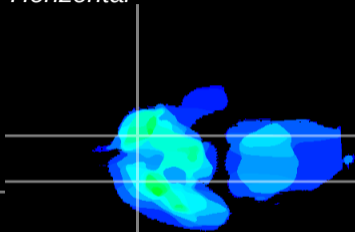

Coronal

Sagittal-R

Sagittal-L

ViBrism: CX27731
Horizontal

Tu