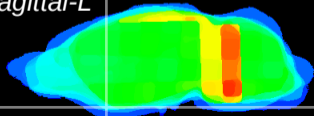

Coronal

Sagittal-R

Sagittal-L

ViBrism: CX27731
Horizontal

Tu