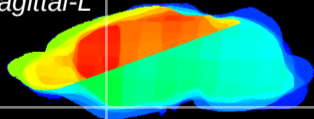

Coronal

Sagittal-R

Sagittal-L

ViBrism: CX27733
Horizontal

Tu