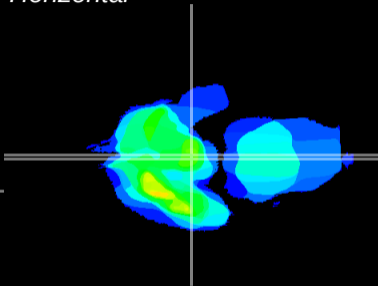

Coronal

Sagittal-R

Sagittal-L

ViBrism: CX27738
Horizontal

ME