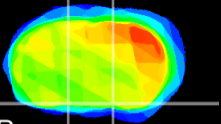

Coronal

Sagittal-R

Sagittal-L

ViBrism: CX27748
Horizontal

S0