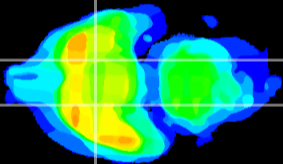

Coronal

Sagittal-R

Sagittal-L

ViBrism: CX27748
Horizontal

S0