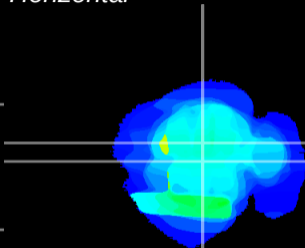

Coronal

Sagittal-R

Sagittal-L

ViBrism: CX27749
Horizontal

RS