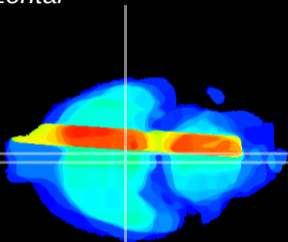

Coronal

Sagittal-R

Sagittal-L

ViBrism: CX27755
Horizontal

VMH