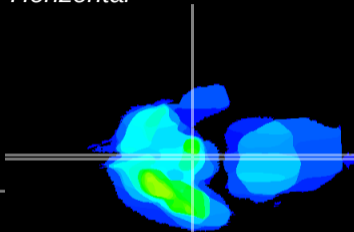

*Coronal*

*Sagittal-R*

*Sagittal-L*

ViBrism: CX27759  
*Horizontal*

ME