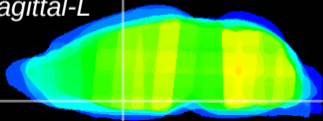

Coronal

Sagittal-R

Sagittal-L

ViBrism: CX27759
Horizontal

MPA