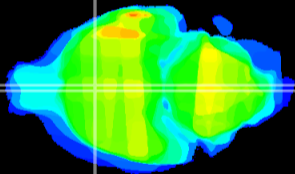

Coronal

Sagittal-R

Sagittal-L

ViBrism: CX27759
Horizontal

MPA