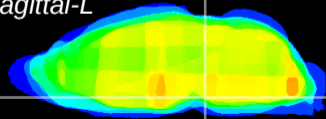

Coronal

Sagittal-R

Sagittal-L

ViBrism: CX27763
Horizontal

Pn