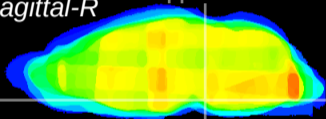

Coronal

Sagittal-R

Sagittal-L

ViBrism: CX27763
Horizontal

Pn