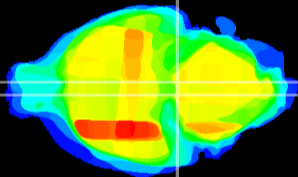

Coronal

Sagittal-R

Sagittal-L

ViBrism: CX27763
Horizontal

Pn