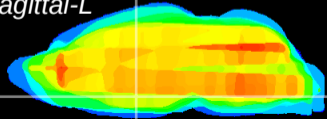

Coronal

Sagittal-R

Sagittal-L

ViBrism: CX27771
Horizontal

SPa dorsal