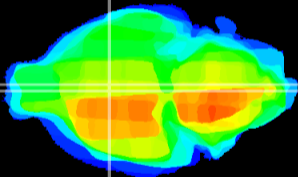

Coronal

Sagittal-R

Sagittal-L

ViBrism: CX27771
Horizontal

SPa dorsal