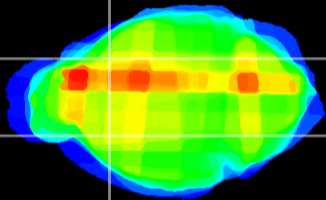

Coronal

Sagittal-R

Sagittal-L

ViBrism: CX27772
Horizontal

CPU lateral