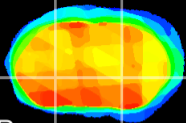

Coronal

Sagittal-R

Sagittal-L

ViBrism: CX27792
Horizontal

GP