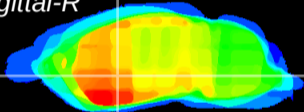

Coronal

Sagittal-R

Sagittal-L

ViBrism: CX27792
Horizontal

GP