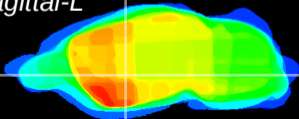

Coronal

Sagittal-R

Sagittal-L

ViBrism: CX27792
Horizontal

GP