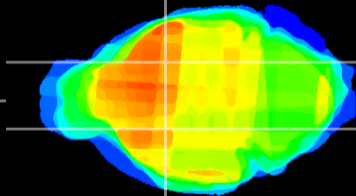

Coronal

Sagittal-R

Sagittal-L

ViBrism: CX27792
Horizontal

GP