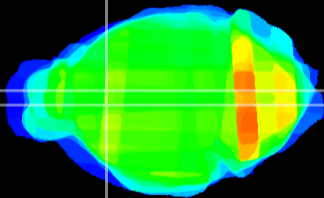

Coronal

Sagittal-R

Sagittal-L

ViBrism: CX27796  
Horizontal

LS