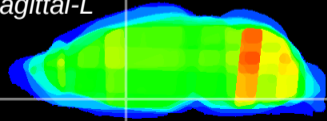

Coronal

Sagittal-R

Sagittal-L

ViBrism: CX27796
Horizontal

MPA