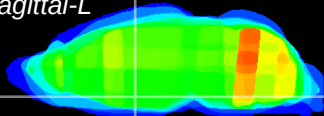

Coronal

Sagittal-R

Sagittal-L

ViBriSm: CX27796
Horizontal

SPa dorsal