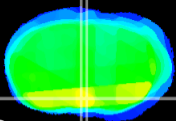

Coronal

Sagittal-R

Sagittal-L

ViBrisM: CX27804
Horizontal

MPA