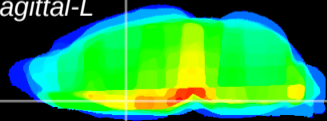

Coronal

Sagittal-R

Sagittal-L

ViBrisM: CX27804
Horizontal

MPA