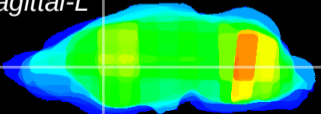

Coronal

Sagittal-R

Sagittal-L

ViBrisM: CX27806
Horizontal

CPU medial