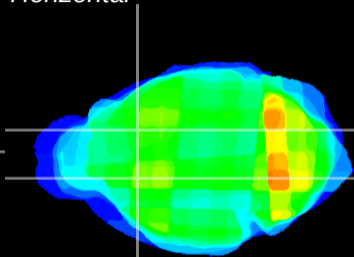

Coronal

Sagittal-R

Sagittal-L

ViBrisM: CX27806
Horizontal

CPU medial