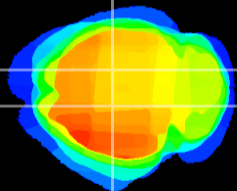

Coronal

Sagittal-R

Sagittal-L

ViBrism: CX27830
Horizontal

CA1