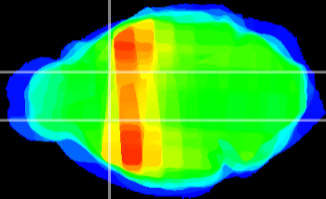

Coronal

Sagittal-R

Sagittal-L

ViBrism: CX27835
Horizontal

CPU medial