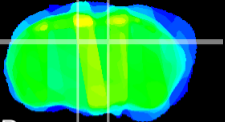

Coronal

Sagittal-R

Sagittal-L

ViBrism: CX27836
Horizontal

DG