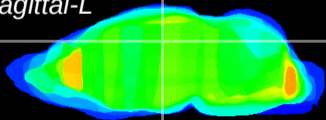

Coronal

Sagittal-R

Sagittal-L

ViBrism: CX27836
Horizontal

DG