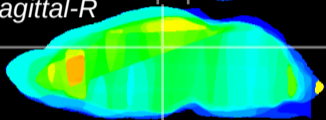

Coronal

Sagittal-R

Sagittal-L

ViBrism: CX27836
Horizontal

DG