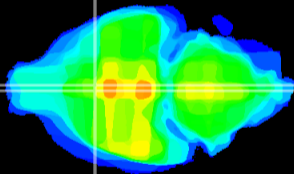

*Coronal*

*Sagittal-R*

*Sagittal-L*

ViBrism: CX27838  
*Horizontal*

MPA