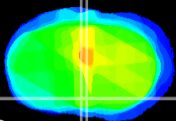

*Coronal*

*Sagittal-R*

*Sagittal-L*

ViBrism: CX27838  
*Horizontal*

MPA