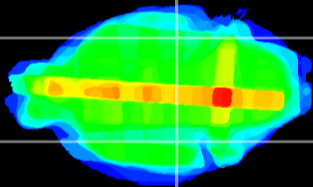

Coronal

Sagittal-R

Sagittal-L

ViBrism: CX27842
Horizontal

ventral S