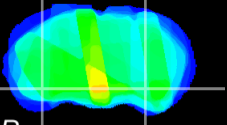

Coronal

Sagittal-R

Sagittal-L

ViBrism: CX27842
Horizontal

ventral S