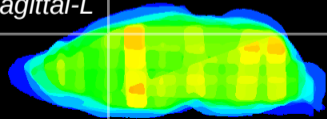

Coronal

Sagittal-R

Sagittal-L

ViBrism: CX27848  
Horizontal

Cx motor