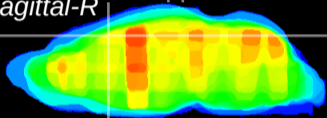

Coronal

Sagittal-R

Sagittal-L

ViBrism: CX27848  
Horizontal

Cx motor