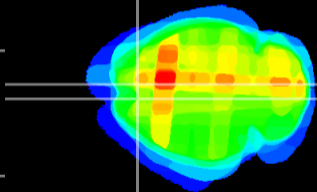

Coronal

Sagittal-R

Sagittal-L

ViBrism: CX27848  
Horizontal

Cx motor