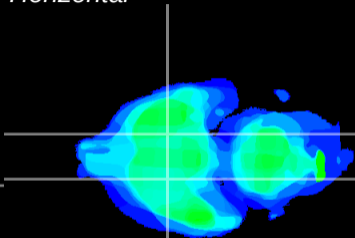

Coronal

Sagittal-R

Sagittal-L

ViBrism: CX27858
Horizontal

S0