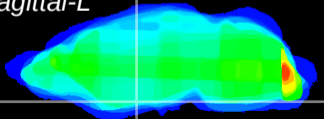

Coronal

Sagittal-R

Sagittal-L

ViBrism: CX27858
Horizontal

S0