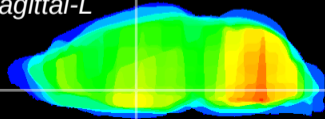

Coronal

Sagittal-R

Sagittal-L

ViBrism: CX27861
Horizontal

Pa