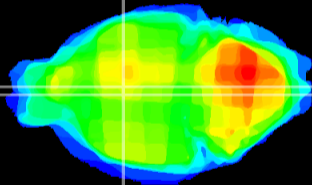

Coronal

Sagittal-R

Sagittal-L

ViBrism: CX27861
Horizontal

Pa