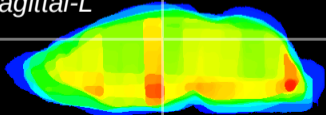

Coronal

Sagittal-R

Sagittal-L

ViBrism: CX27869
Horizontal

DG