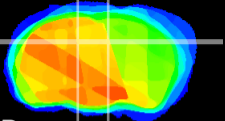

Coronal

Sagittal-R

Sagittal-L

ViBrism: CX27869
Horizontal

DG