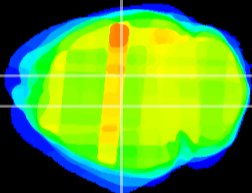

Coronal

Sagittal-R

Sagittal-L

ViBrism: CX27869
Horizontal

DG