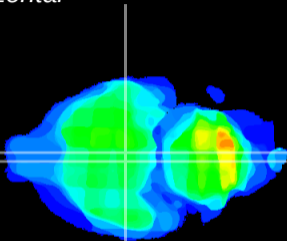

Coronal

Sagittal-R

Sagittal-L

ViBrism: CX27873
Horizontal

VMH