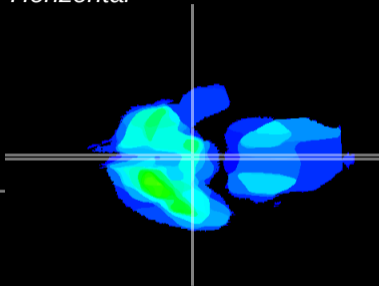

Coronal

Sagittal-R

Sagittal-L

ViBrism: CX27877
Horizontal

ME