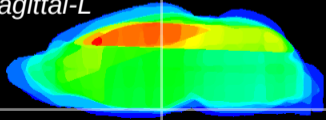

Coronal

Sagittal-R

Sagittal-L

ViBrism: CX27877
Horizontal

ME