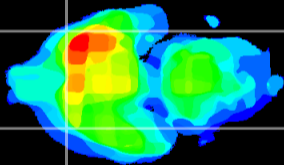

*Coronal*

*Sagittal-R*

*Sagittal-L*

ViBrism: CX27880  
*Horizontal*

Pir