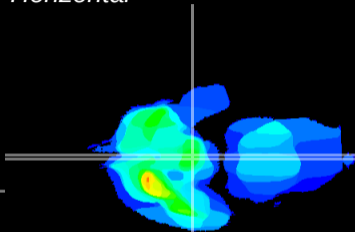

Coronal

Sagittal-R

Sagittal-L

ViBriSM: CX27881
Horizontal

ME