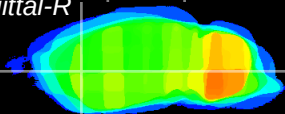

Coronal

Sagittal-R

Sagittal-L

ViBrism: CX27884  
Horizontal

CPU lateral