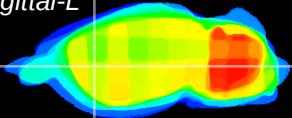

Coronal

Sagittal-R

Sagittal-L

ViBrism: CX27884  
Horizontal

CPU lateral