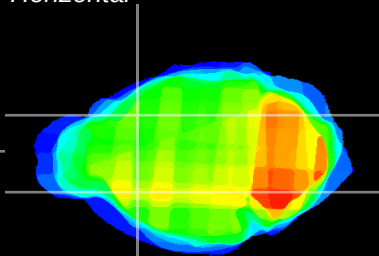

Coronal

Sagittal-R

Sagittal-L

ViBrism: CX27884  
Horizontal

CPU lateral