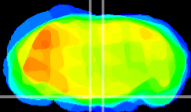

Coronal

Sagittal-R

Sagittal-L

ViBrism: CX27900
Horizontal

Pn