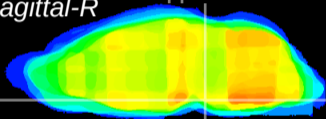

Coronal

Sagittal-R

Sagittal-L

ViBrism: CX27900
Horizontal

Pn