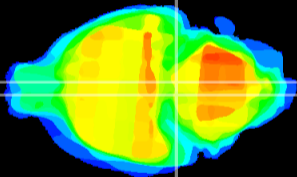

Coronal

Sagittal-R

Sagittal-L

ViBrism: CX27900
Horizontal

Pn