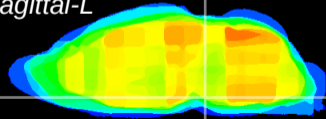

Coronal

Sagittal-R

Sagittal-L

ViBrism: CX27900
Horizontal

Pn