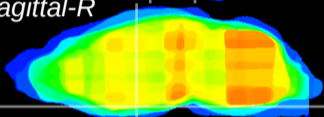

Coronal

Sagittal-R

Sagittal-L

ViBrism: CX27900
Horizontal

S0