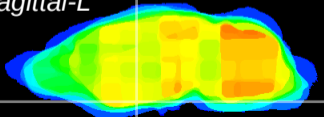

Coronal

Sagittal-R

Sagittal-L

ViBrism: CX27900
Horizontal

S0