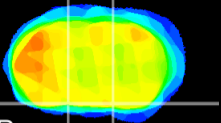

Coronal

Sagittal-R

Sagittal-L

ViBrism: CX27900
Horizontal

S0