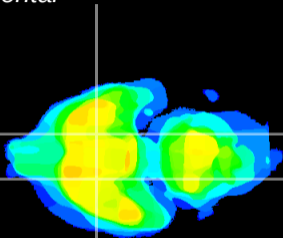

Coronal

Sagittal-R

Sagittal-L

ViBrism: CX27900
Horizontal

S0