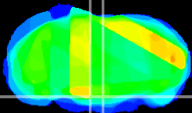

Coronal

Sagittal-R

Sagittal-L

ViBrism: CX27906
Horizontal

Pn