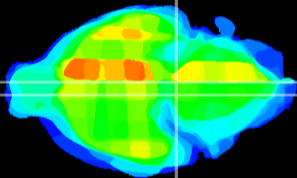

Coronal

Sagittal-R

Sagittal-L

ViBrism: CX27906
Horizontal

Pn