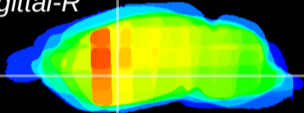

Coronal

Sagittal-R

Sagittal-L

ViBriSM: CX27914
Horizontal

GP