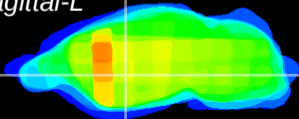

Coronal

Sagittal-R

Sagittal-L

ViBriSM: CX27914
Horizontal

GP