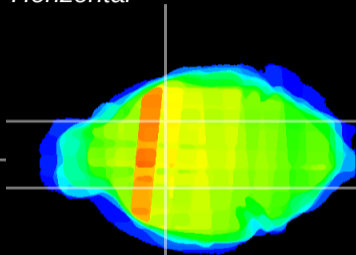

Coronal

Sagittal-R

Sagittal-L

ViBriSM: CX27914
Horizontal

GP