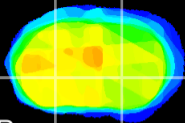

Coronal

Sagittal-R

Sagittal-L

ViBriSM: CX27914
Horizontal

GP