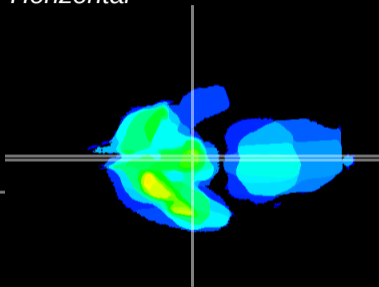

Coronal

Sagittal-R

Sagittal-L

ViBrism: CX27915
Horizontal

ME