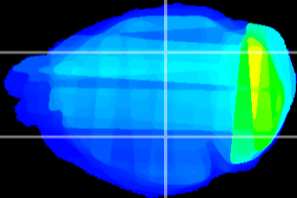

Coronal

Sagittal-R

Sagittal-L

ViBrism: CX27933
Horizontal

LG