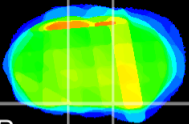

Coronal

Sagittal-R

Sagittal-L

ViBrism: CX27945
Horizontal

S0