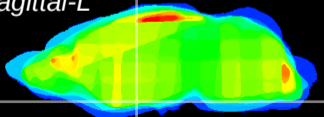

Coronal

Sagittal-R

Sagittal-L

ViBrism: CX27945
Horizontal

S0